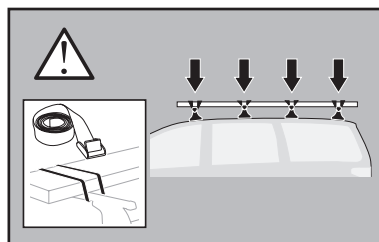

Thule XT Kit 3034

> Instructions

VOLKSWAGEN California (T5), 4-dr Bus, 03-09, 10-
VOLKSWAGEN Caravelle (T5), 4-dr Bus, 03-09, 10-
VOLKSWAGEN Multivan (T5), 4-dr Bus, 03-09, 10-
VOLKSWAGEN Shuttle (T5), 4-dr Bus, 03-09, 10-
VOLKSWAGEN Transporter (T5), 2-dr Single Cab, 03-09, 10-
VOLKSWAGEN Transporter (T5), 4-dr Double Cab, 03-09, 10-
VOLKSWAGEN Transporter (T5), 4-dr Van, 03-09, 10-

This Kit is only for vehicles with fixpoint mounting or T-profile.