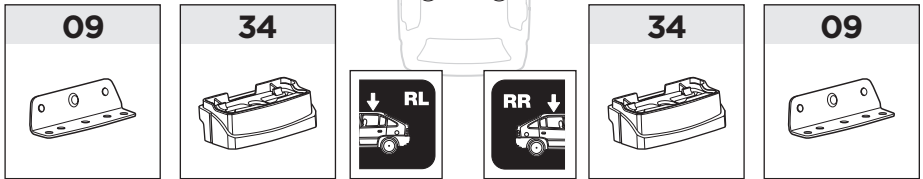

This Kit is only for vehicles with fixpoint mounting or T-profile.

ISO 11154-E

183034

C.20130617
509-3034-03

Bring your life
thule.com

1

2 A

B

3

x1

4

A

A

B

C

D