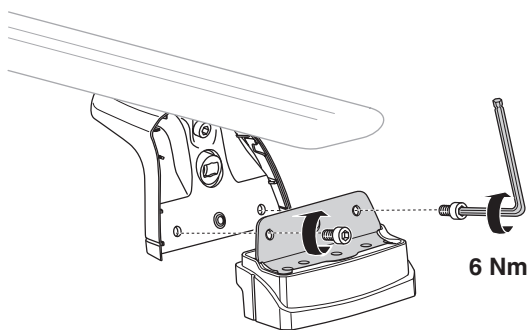

This Kit is only for vehicles with fixpoint mounting or T-profile.

ISO 11154-E

183034

C.20130617
509-3034-03

Bring your life
thule.com

1

2 A

B