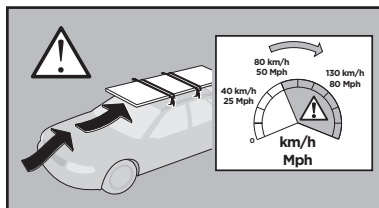

Thule XT Kit 3034

> Instructions

VOLKSWAGEN California (T5), 4-dr Bus, 03-09, 10-
VOLKSWAGEN Caravelle (T5), 4-dr Bus, 03-09, 10-
VOLKSWAGEN Multivan (T5), 4-dr Bus, 03-09, 10-
VOLKSWAGEN Shuttle (T5), 4-dr Bus, 03-09, 10-
VOLKSWAGEN Transporter (T5), 2-dr Single Cab, 03-09, 10-
VOLKSWAGEN Transporter (T5), 4-dr Double Cab, 03-09, 10-
VOLKSWAGEN Transporter (T5), 4-dr Van, 03-09, 10-

This Kit is only for vehicles with fixpoint mounting or T-profile.