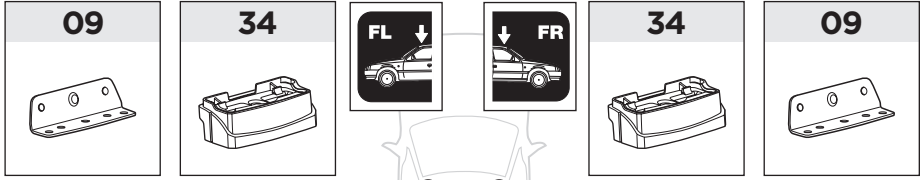

This Kit is only for vehicles with fixpoint mounting or T-profile.

ISO 11154-E

183034

C.20130617
509-3034-03

Bring your life
thule.com

1

2 A

B

3

x1

4

A

A

B

C

D