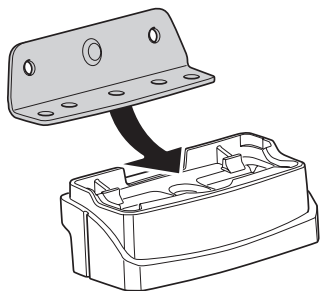

This Kit is only for vehicles with fixpoint mounting or T-profile.

ISO 11154-E

183034

C.20130617
509-3034-03

Bring your life
thule.com

1

2 A

B