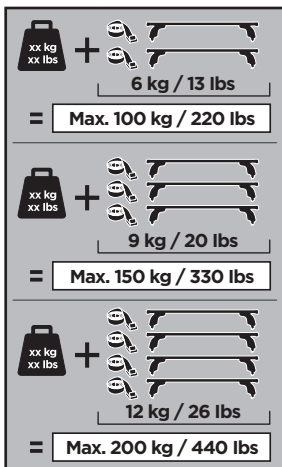

Thule XT Kit 3034

> Instructions

VOLKSWAGEN California (T5), 4-dr Bus, 03-09, 10-
VOLKSWAGEN Caravelle (T5), 4-dr Bus, 03-09, 10-
VOLKSWAGEN Multivan (T5), 4-dr Bus, 03-09, 10-
VOLKSWAGEN Shuttle (T5), 4-dr Bus, 03-09, 10-
VOLKSWAGEN Transporter (T5), 2-dr Single Cab, 03-09, 10-
VOLKSWAGEN Transporter (T5), 4-dr Double Cab, 03-09, 10-
VOLKSWAGEN Transporter (T5), 4-dr Van, 03-09, 10-

This Kit is only for vehicles with fixpoint mounting or T-profile.